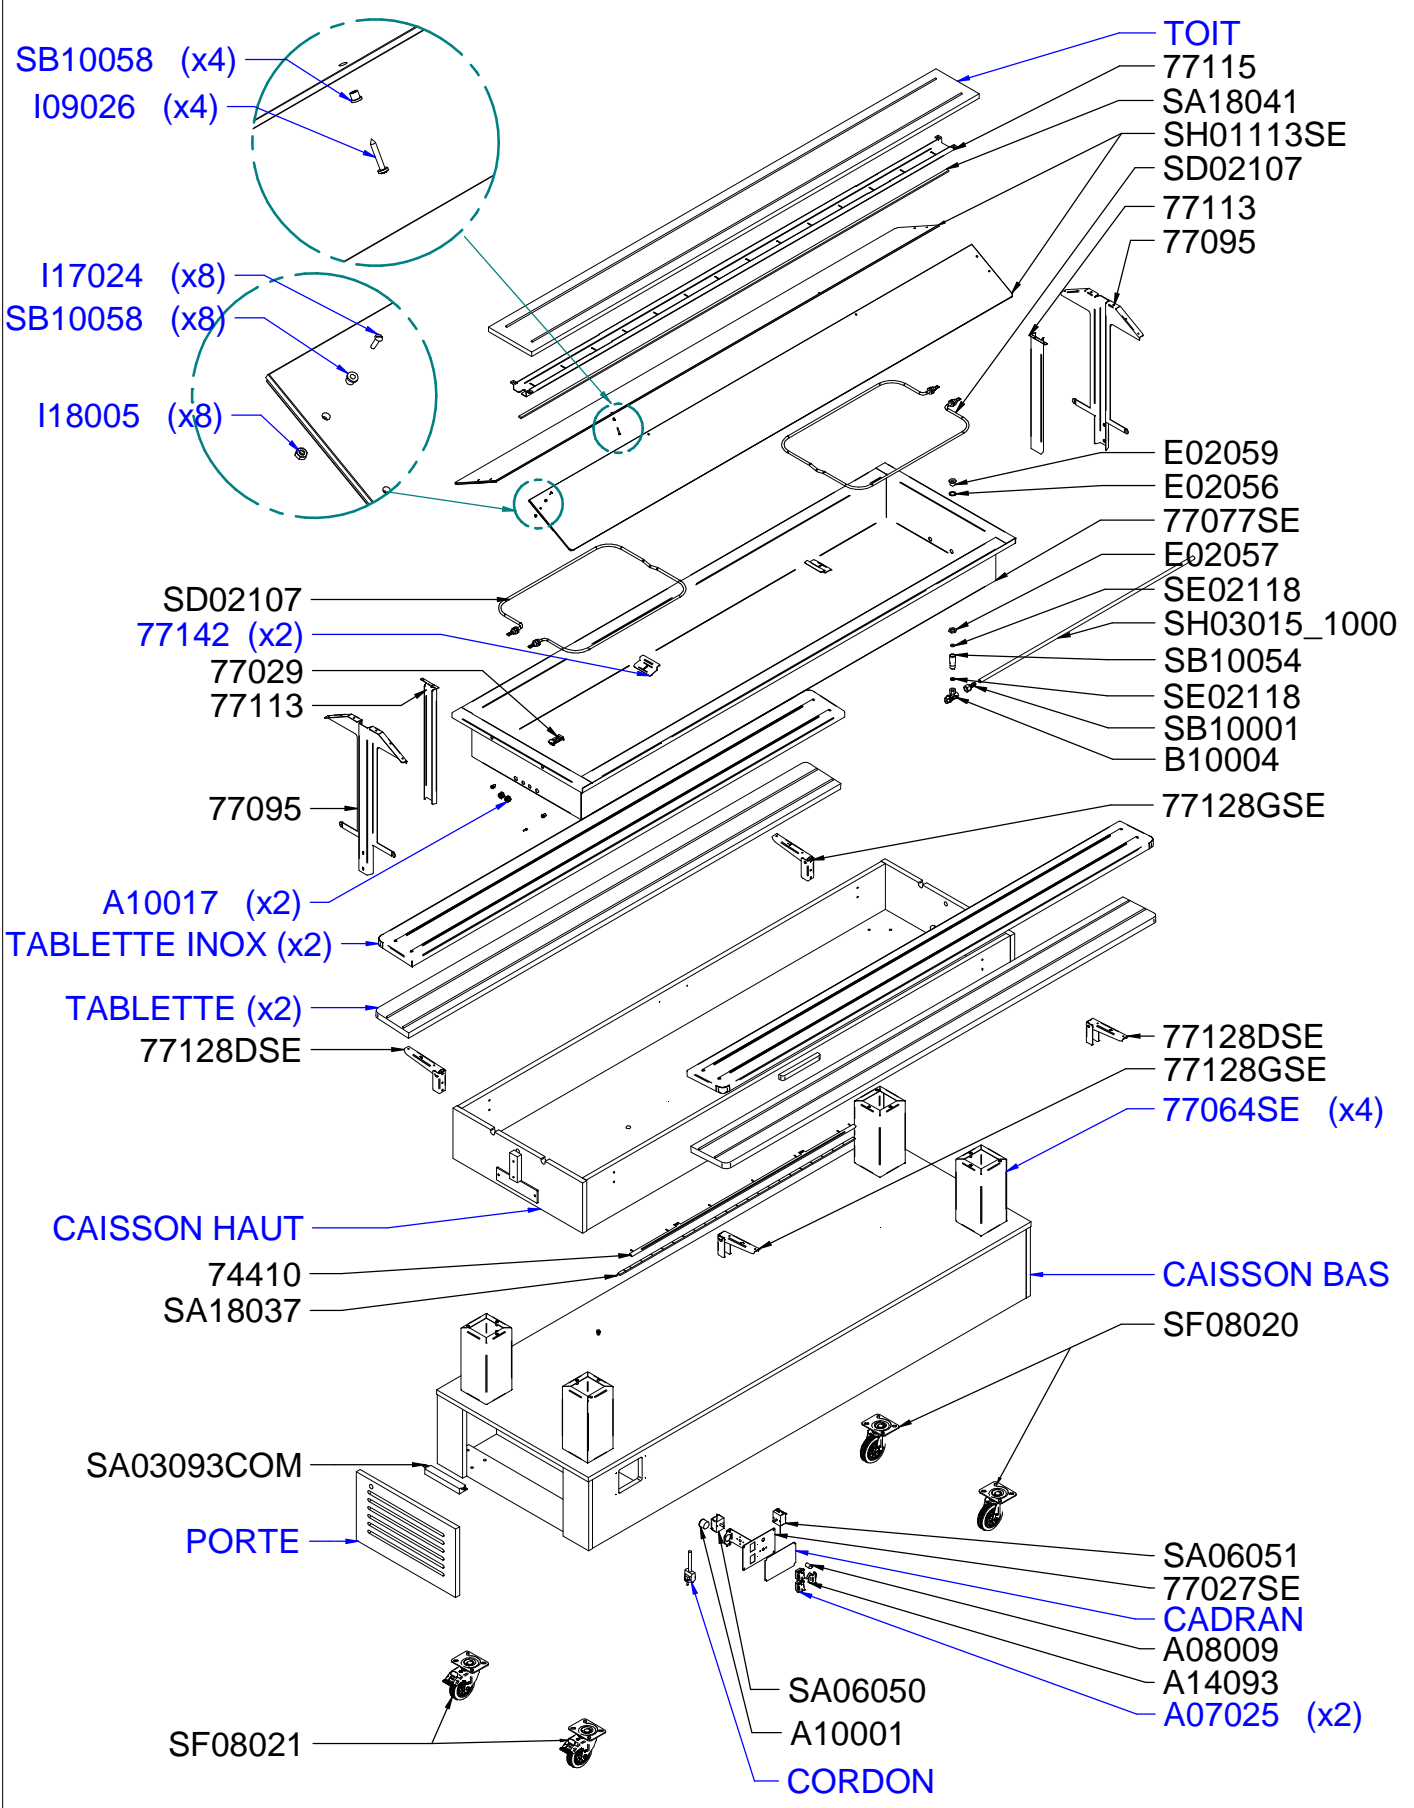

SB 60 C B

Vue éclatée

DT78

Date :
16/02/2018

Dessiné par :
R.L

Approuvé par :
H. Dumans

Date :
16/02/2018

Indice
A

CODE	QTE	PIECE	SPARE PART
74410	1	SUPPORT LED	LED HOLDER
77027SE	1	TABLEAU COMPOSANT SALAD'BAR CHAUD	CONTROL PANEL HOLDER WARMING SALAD'BAR
77029	1	SUPPORT BULBE THERMOSTAT SALAD'BAR CHAUD	THERMOSTAT HOLDER
77064SE	4	S/E PLOT INOX SALAD'BAR	STAINLESS STEEL STUD ASSEMBLY SLB
77077SE	1	S/E CUVE SALAD'BAR CHAUD 60	HOT TANK ASSEMBLY SLB 60
77095	2	MONTANT SALAD'BAR	UPRIGHT SALAD'BAR
77113	2	CACHE FILS SALAD'BAR	WIRE COVER SALAD'BAR
77115	2	TRAVERSE TOIT SB 60	ROOF CROSSING SB 60
77128DSE	2	S/E CHARNIERE DROITE SALAD'BAR	RIGHT HINGE ASSEMBLY SALAD'BAR
77128GSE	2	S/E CHARNIERE GAUCHE SALAD'BAR	LEFT HINGE ASSEMBLY SALAD'BAR
77142	2	SERRE RESISTANCE SALAD'BAR CHAUD/MIXTE	HEATING ELEMENT HOLDER SB 40
A07025	2	INTERRUPTEUR NOIR ETANCHE BIP 20A/250V	BLACK SWITCH BIP 20A/250V
A08009	1	VOYANT VERT DIAM 12	GREEN PILOT LIGHT DIAM 12
A10001	1	SERRE CABLE PA 107	CORD CLOSER PA 107
A10017	2	PRESSE ETOUPE	SEAL
A14093	1	BOUTON NOIR FOUR 26 L 12H	BLACK KNOB OVEN 26 L 12H
B10004	2	ROBINET	TAP
CADRAN	1	CADRAN	CONTROL PANEL
CORDON	1	CORDON	CORD
E02056	1	JOINT CAOUTCHOUC 17 x 23	RUBBER SEAL 17 x 23
E02057	1	CONTRE ECROU	LOCK NUT
E02059	1	BAGUE 3/8	RING 3/8
I09026	4	TOLE POZ 3.5X22 INOX	STEEL SCREW 6 x 22
I17024	8	VIS POELIER M 3 x 12	SCREW M 3 x 12
I18005	8	ECROU HU DIAM 3 INOX	STEEL NUT DIAM 3
SA03093COM	1	ALIMENTATION LED ASSEMBLEE	ASSEMBLY LED ALIMENTATION
SA06050	1	THERMOSTAT REGULATION	REGULATION THERMOSTAT
SA06051	1	THERMOSTAT SECURITE	SAFETY THERMOSTAT
SA18037	1	LED Lg= 1100 mm	LED Lg= 1100 mm
SA18041	1	LED Lg 2000 mm	LED Lg 2000 mm
SB10001	1	RACCORD ROBINET SLB	TAP FITTING SLB
SB10054	1	RALLONGE CUVE SALAD'BAR	EXTENSION TANK SALAD'BAR
SB10058	12	BAGUE PLASTIQUE	PLASTIC RING
SD02107	2	RESISTANCE 1800 W 230 V	HEATING ELEMENT 1800 W 230 V
SE02118	2	JOINT 12 x 17	SEAL 12 x 17
SF08020	2	ROULETTE NOIRE SS FREIN Diam 100	BLACK WHEEL WITHOUT BRAKE Diam 100
SF08021	2	ROULETTE NOIRE + FREIN Diam 100 SLB	BLACK WHEEL WITH BRAKE Diam 100 SLB
SH01113SE	2	VERRE 2070 X 225	GLASS 2070 X 225
SH03015_1000	1	TUYAU SILICONE 8 x 12	SILICONE PIPE 8 x 12
TABLETTE INOX	2	TABLETTE INOX	STAINLESS STEEL SHELF
PIECE / SPARE PART		COULEUR / COLOR :	ACAJOU / WENGE / CHENE CLAIR / BLANC
MEUBLE COMPLET			SH04123 / SH04121 / SH04120 / SH04122
CAISSON BAS	1		SH04123X1 / SH04121X1 / SH04120X1 / SH04122X1
CAISSON HAUT	1		SH04123X2 / SH04121X2 / SH04120X2 / SH04122X2
PORTE	1		SH04119X5 / SH04117X5 / SH04116X5 / SH04118X5
TABLETTE	2		SH04009 / SH04113 / SH04008 / SH04007
TOIT	1		SH04076 / SH04016 / SH04015 / SH04131

SB 60 C B

Nomenclature

DT78

Date :
16/02/2018

Dessiné par :
R.L

Approuvé par :
J.Godéré

Date :
16/02/2018

Indice
A